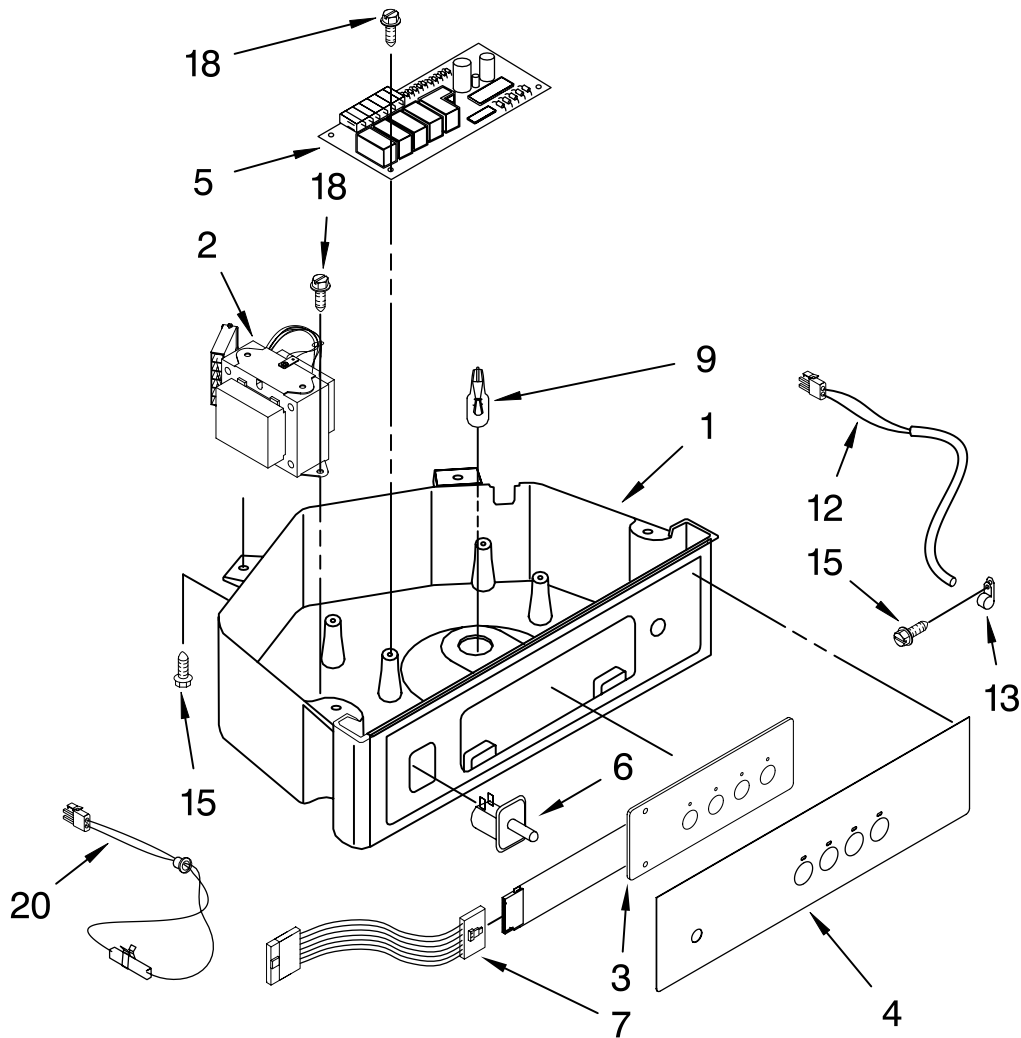

For Models: KUIC15PRTS1

(Stainless-Pump Model)

Illus. No.	Part No.	DESCRIPTION
1	W10159841	Valve, Complete Water
2	2217286	Tube, Plastic
3	488208	Screw
4	2185523	Dispenser, Water
5	2217269	Evaporator
6	2313705	Pump Reservoir Drain
7	2313851	Tube, Reservoir Pump
8	2172593	Tube, Water Fill
9	488660	Nut, Speed
10	836667	Spacer
11	2208539	Fastener, Pushnut
12	489443	Screw
13	2185625	Reservoir, Water Slide
14	2185626	Tube
15	2313890	Hose, Overflow
16	2313604	Guide-Ice Grid
17	2313603	Bracket, Front and Rear
18	2313602	Bracket, Side Left and Right
19	2185681	Harness, Grid
20	W10136146	Tube
21	2310169	Wire Assembly Valve
26	3400886	Screw 8-18 x 1 1/4
28	2313637	Grid Assembly (Complete)
29	2174754	Wire, Grid Cutter
30	2185570	Cover, Grid
31	8281228	Thumbscrew
32	2324334	Reservoir, Water
33	3400884	Screw 8-18 x 5/8
34	2185696	Cap, Drain
35	3400909	Nut, Push-In

FOR ORDERING INFORMATION REFER TO PARTS PRICE LIST

PUMP PARTS

For Models: KUIC15PRTS1
(Stainless-Pump Model)

Illus. No.	Part No.	DESCRIPTION
1	2313628	Pump Recirculating
2	3400884	Screw 8-18 x 5/8
3	2185677	Cover, Pump
4	2313844	Bracket, Connector Assembly
5	2313627	Bracket-Pump
6	2313643	Sensor-Water Level
8	2310092	Wiring Harness Main To Pump
9	2313702	Pump Assembly

FOR ORDERING INFORMATION REFER TO PARTS PRICE LIST

CONTROL PANEL PARTS

For Models: KUIC15PRTS1
(Stainless-Pump Model)

Illus. No.	Part No.	DESCRIPTION
1	W10139127	Box, Control
2	2310139	Transformer
3	2304122	Assembly, Switch (ALSO ORDER #4)
4	2313693	Overlay
5	W10122069	Control Board
6	2149705	Switch, Plunger Grid/Light
7	2187585	Wire Assy-Active Overlay Jumper
9	745362	Bulb
12	2313633	Thermostat, Bin
13	2185825	Clamp
15	3400884	Screw 8-18 x 5/8
18	3400850	Screw 8-16 x 3/8
20	2313635	Thermister, Ice Control